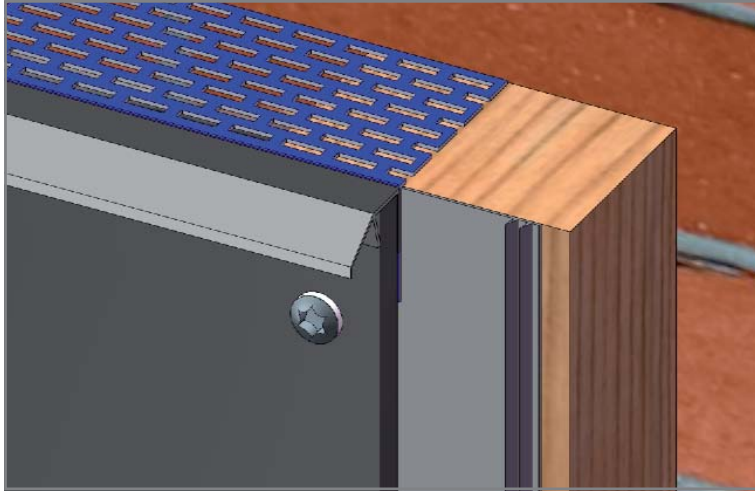

Rockpanel Lines starter trim
Aluminium trim :AL/ST40
Fixing :893615
Gasket :090/125P

Horizontal Joining onto timber
Aluminium trim :AL/CH8
Fixing :RP9
Gasket :090/60P

Internal Corner onto timber
Aluminium trim :AL/EF8
Fixing :RP9
Gasket :090/125P

Vertical Joining onto timber
Aluminium trim :AL/68P
Fixing :RP9
Gasket :090/60P

Vertical Joining onto timber
Aluminium trim :AL/TP6
Fixing :RP9
Gasket :090/125P

Edge Finishing onto timber
Aluminium trim :AL/78P
Fixing :RP9
Gasket :090/36P