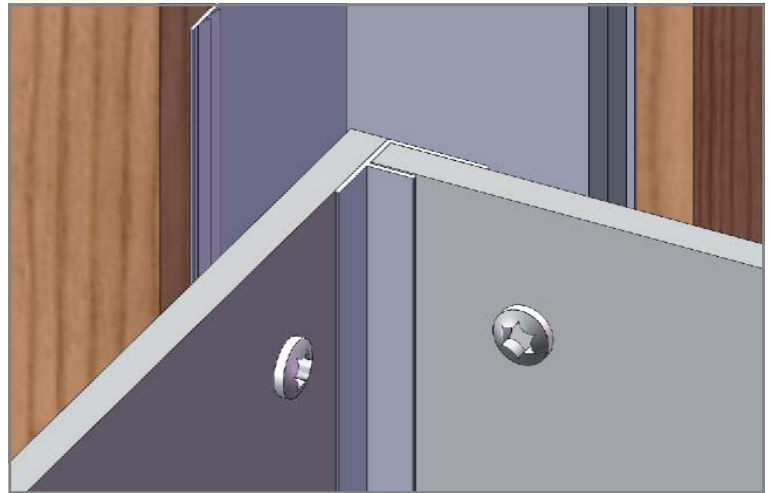

Internal Corner onto timber
Aluminium trim :AL/EF8
Fixing :RP9
Gasket :090/125P