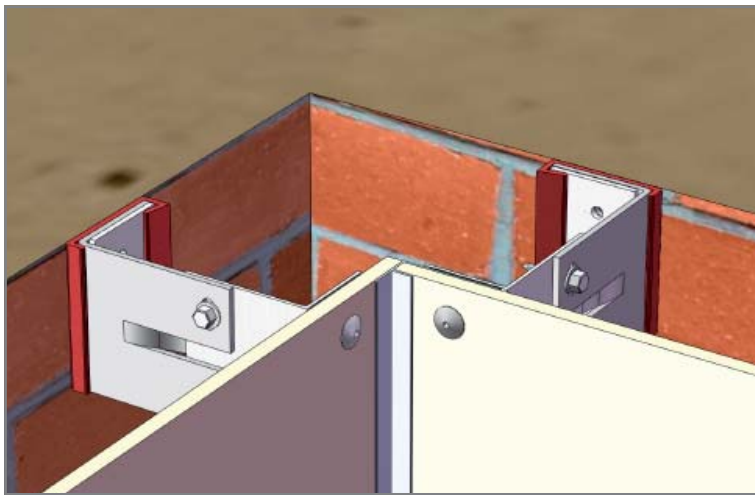

Internal Corner onto FastFrame
Aluminium trim :AL/EF8
Fixing :RIVETS/18
Gasket :090/35N

Vertical Joining onto FastFrame
Aluminium trim :AL/68P
Fixing :RIVETS/18
Gasket :090/60N

Horizontal Joining onto FastFrame
Aluminium trim :AL/TP6
Fixing :RIVETS/18
Gasket :090/35N