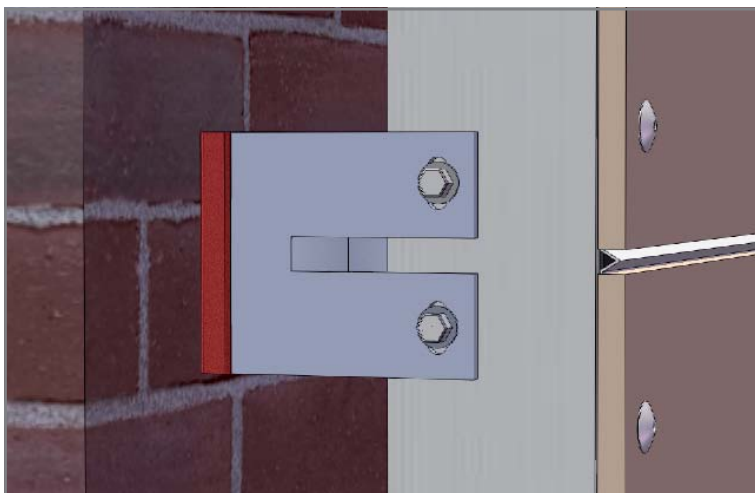

Internal Corner onto FastFrame
Aluminium trim :AL/EF8
Fixing :RIVETS/18
Gasket :090/35N

Vertical Joining onto FastFrame
Aluminium trim :AL/68P
Fixing :RIVETS/18
Gasket :090/60N

Horizontal Joining onto FastFrame
Aluminium trim :AL/TP6
Fixing :RIVETS/18
Gasket :090/35N