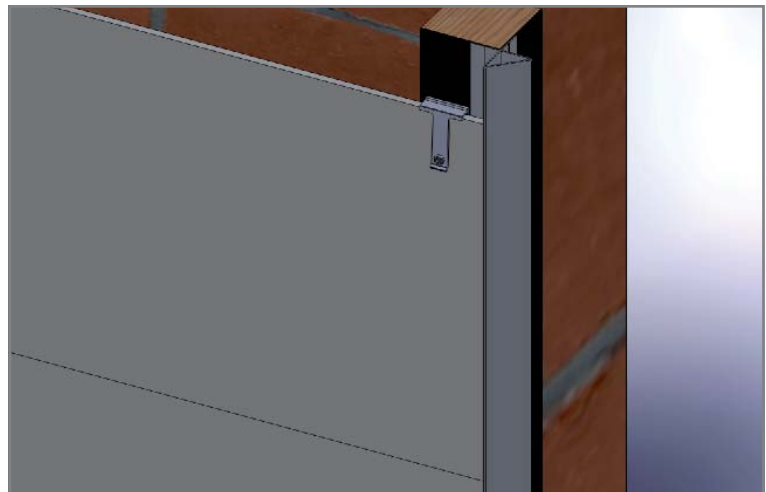

Rockpanel Easyfix Sidings
Sidings Bracket :PL/RP/SLS/50
Aluminium trim :AL333P
Fixing :RP9