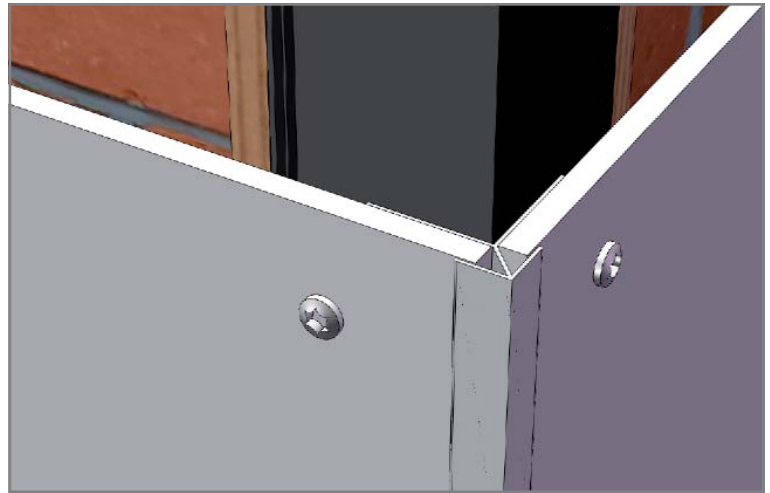

External Corner onto timber
Aluminium trim :AL/EX8
Fixing :RP9
Gasket :090/125P