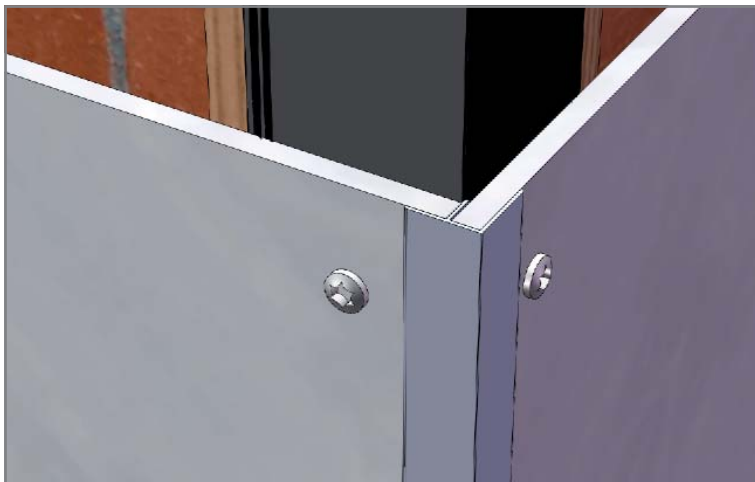

External Corner onto timber
Aluminium trim :AL/EF8
Fixing :RP9
Gasket :090/125P