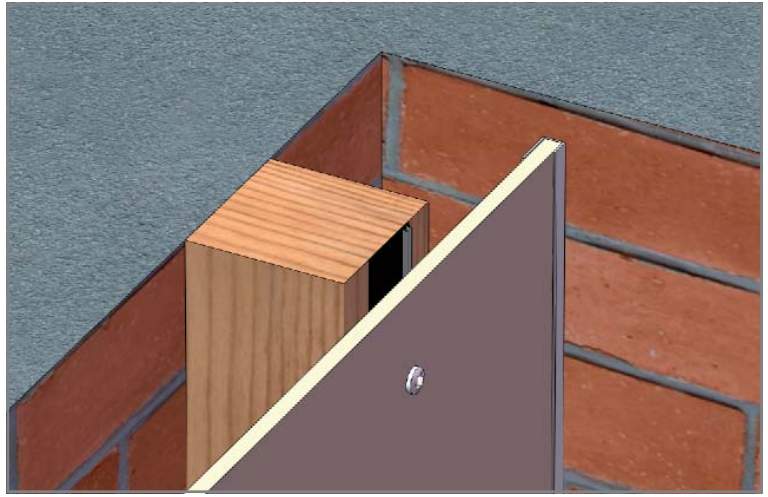

Edge Finishing onto timber
Aluminium trim :AL/78P
Fixing :RP9
Gasket :090/36P