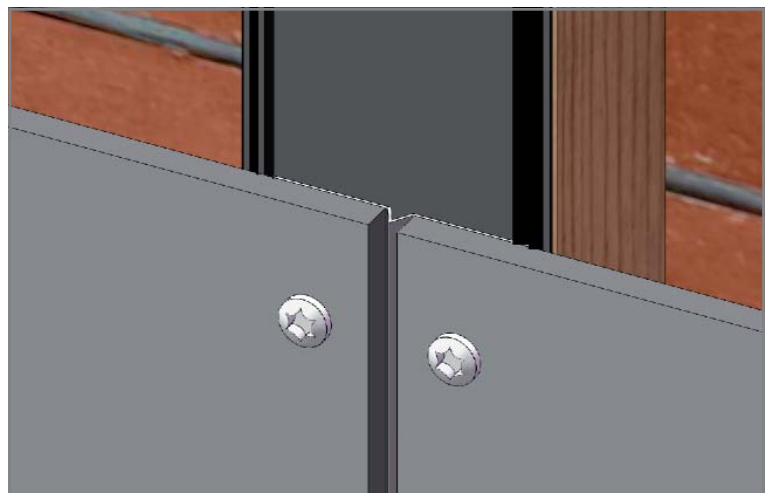

Rockpanel Lines starter trim
Aluminium trim :AL/ST40
Fixing :893615
Gasket :090/125P

Horizontal Joining onto timber
Aluminium trim :AL/CH8
Fixing :RP9
Gasket :090/60P

Internal Corner onto timber
Aluminium trim :AL/EF8
Fixing :RP9
Gasket :090/125P

Vertical Joining onto timber
Aluminium trim :AL/68P
Fixing :RP9
Gasket :090/60P

Vertical Joining onto timber
Aluminium trim :AL/TP6
Fixing :RP9
Gasket :090/125P

Edge Finishing onto timber
Aluminium trim :AL/78P
Fixing :RP9
Gasket :090/36P