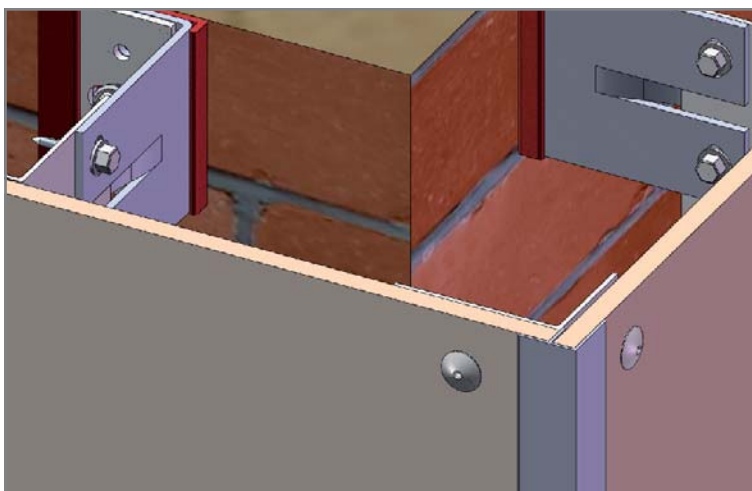

External Corner onto FastFrame

Aluminium trim	:AL/EF8
Fixing	:RIVETS/18
Corner gasket	:090/99N
Intermediate gasket	:090/35N