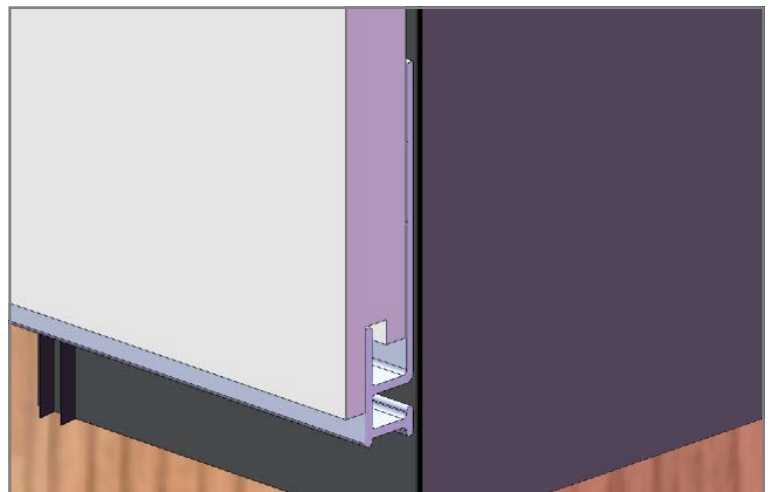

External Corner onto timber
Aluminium trim :AL/EX8
Fixing :RP9
Gasket :090/125P