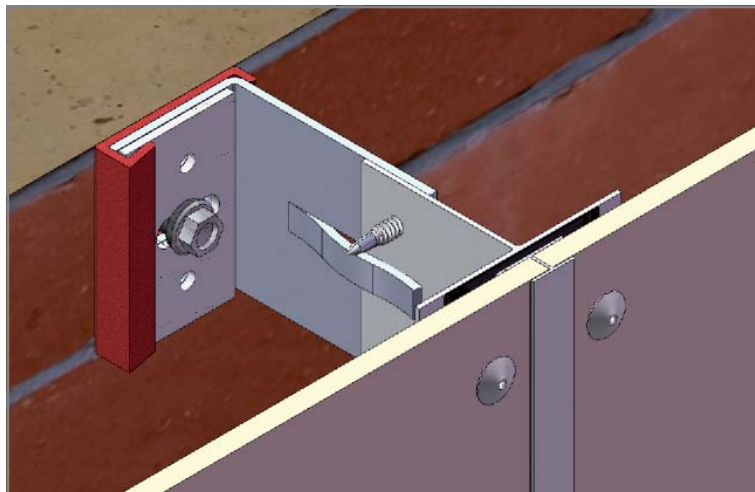

Internal Corner onto FastFrame
Aluminium trim :AL/EF8
Fixing :RIVETS/18
Gasket :090/35N

Vertical Joining onto FastFrame
Aluminium trim :AL/68P
Fixing :RIVETS/18
Gasket :090/60N

Horizontal Joining onto FastFrame
Aluminium trim :AL/TP6
Fixing :RIVETS/18
Gasket :090/35N