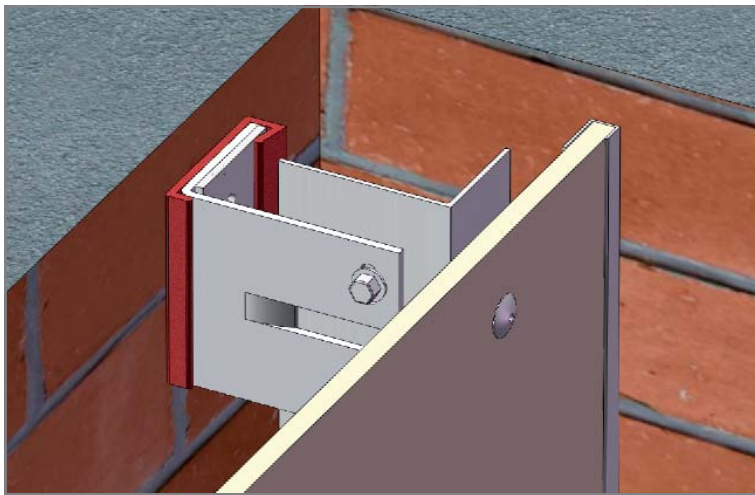

Horizontal Joining onto FastFrame
Aluminium trim :AL/CH8
Fixing :RIVETS/18
Gasket :090/35N

Edge Finishing onto FastFrame
Aluminium trim :AL/78P
uPVC trim :078P
Fixing :RIVETS/18
Gasket :090/35N