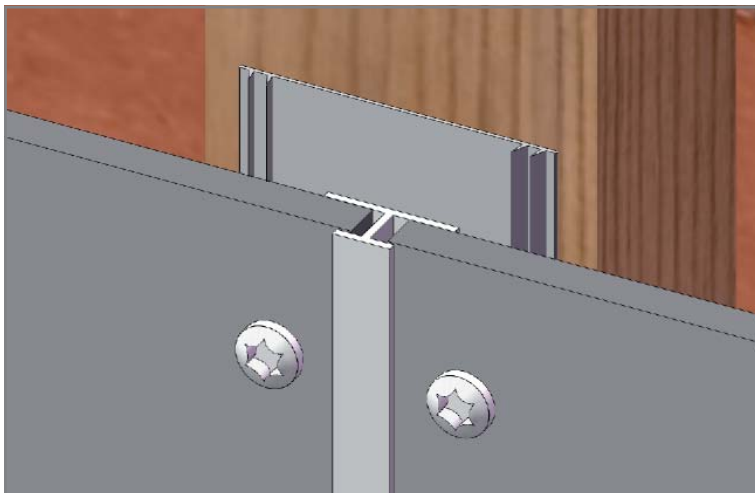

External Corner onto timber
Aluminium trim :AL/18P
Fixing :RP9
Gasket :090/125P

External Corner onto timber
Aluminium trim :AL/EX8
Fixing :RP9
Gasket :090/125P

External Corner onto timber
Aluminium trim :AL/EF8
Fixing :RP9
Gasket :090/125P

Rockpanel Lines starter trim
Aluminium trim :AL/ST40
Fixing :893615
Gasket :090/125P

Horizontal Joining onto timber
Aluminium trim :AL/CH8
Fixing :RP9
Gasket :090/60P

Internal Corner onto timber
Aluminium trim :AL/EF8
Fixing :RP9
Gasket :090/125P