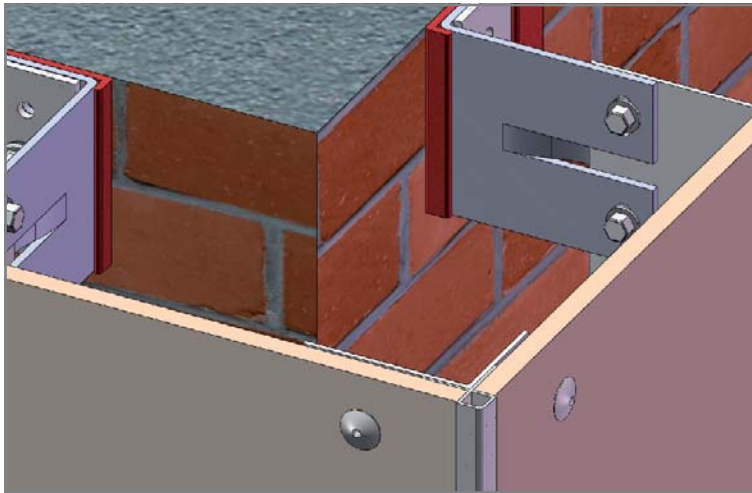

PlastiClad

Cladding accessories

Plastestrip Profiles is a stockholder for the comprehensive, colour matched PlastiClad range. This range suits 6, 8 & 10mm cladding panels. Here are some typical examples of how PlastiClad trims, fixings and gaskets are used with decorative cladding panels.